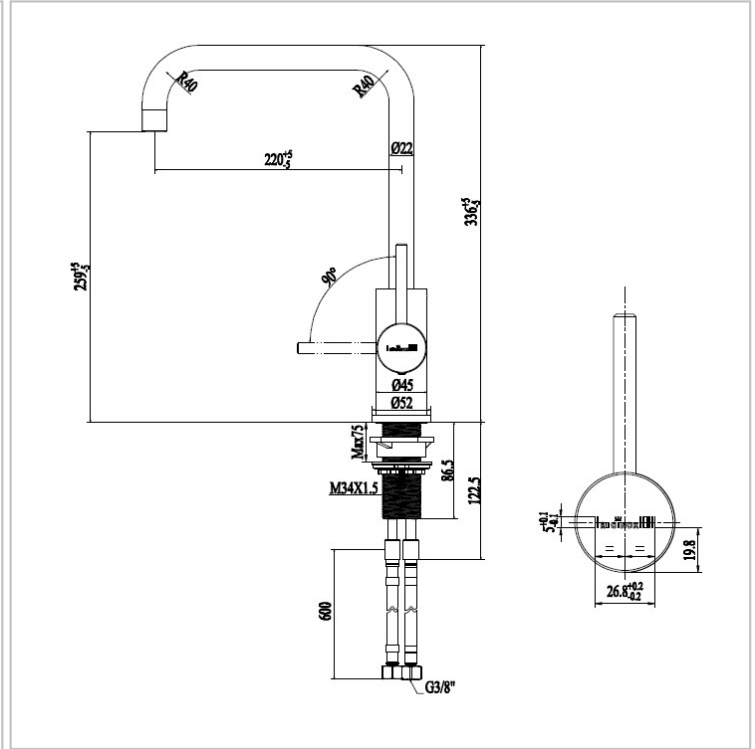

REGINOX

Crystal Gold

Additional Information

| | |
|----------|-------------------|
| Material | Brushed Nickel |
| SKU | R30530 |
| Type | Single-handle tap |