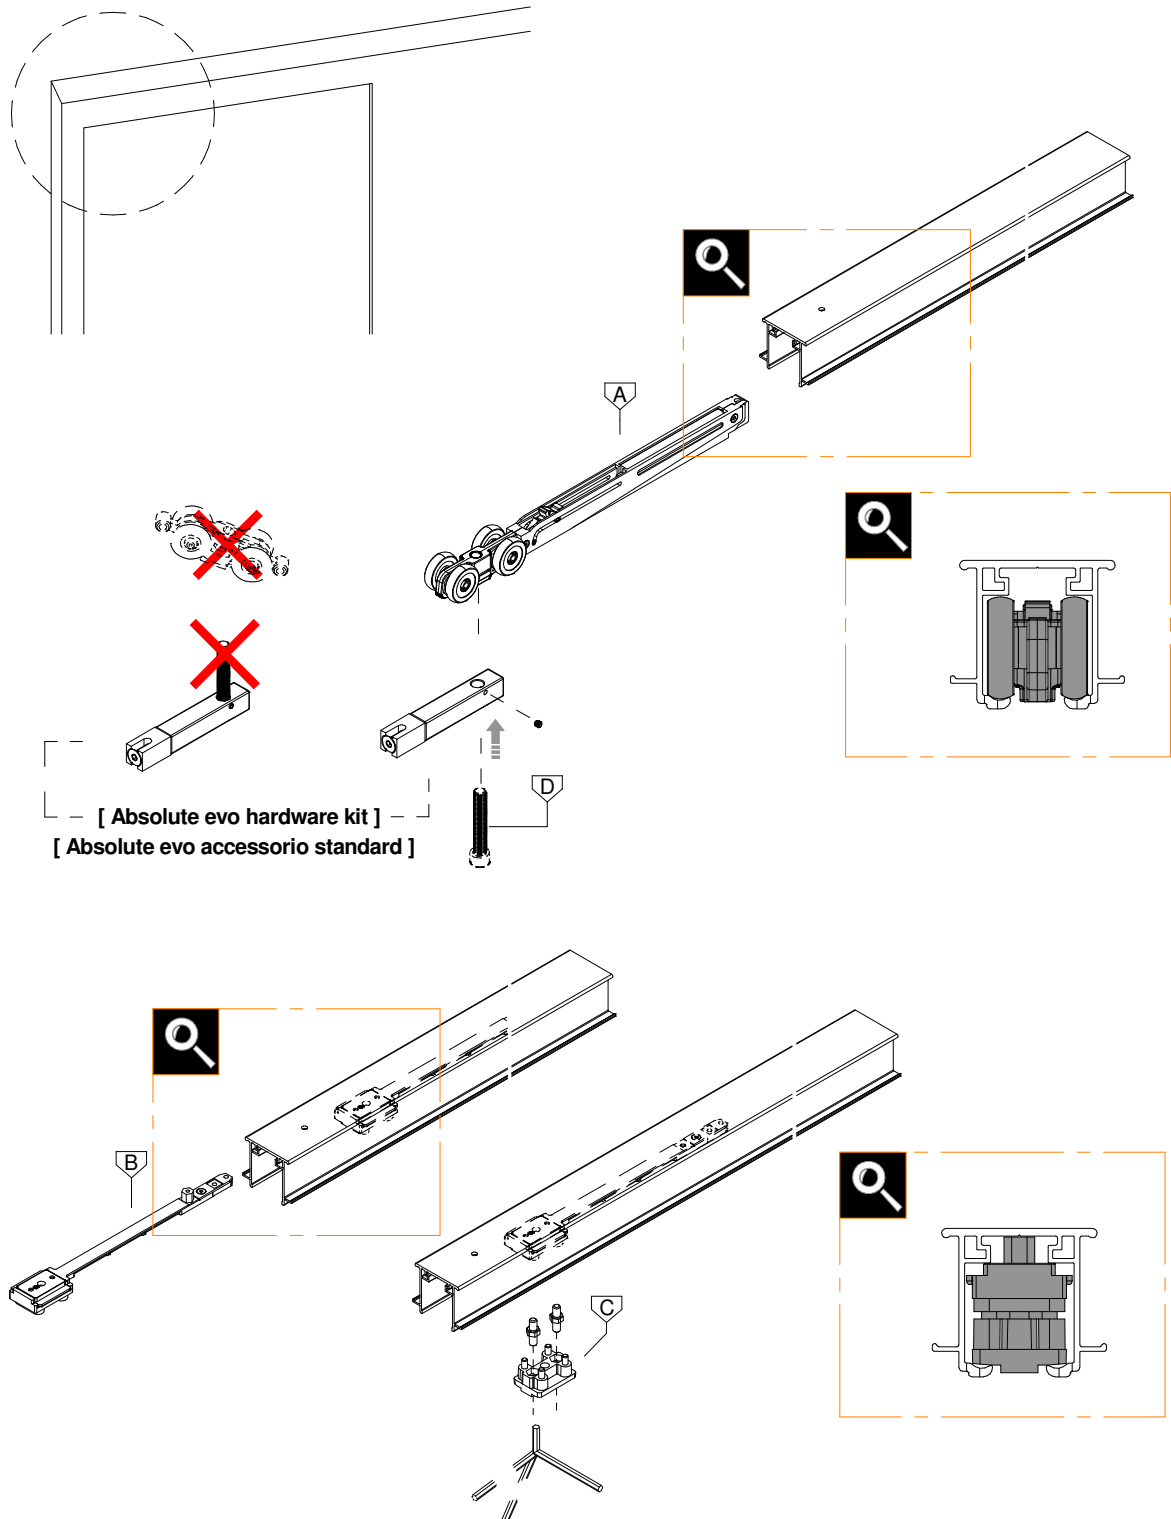

Ermetika[®]
INSIDE WALLS

**ISTRUZIONE MONTAGGIO - SETUP INSTRUCTION
INSTRUCTION MONTAGE- INSTRUCCIONES DE MONTAJE**

Easystop AB

CONTENUTO KIT | CONTENTS

Dotazione - Standard equipment - Equipement standard - Equipo standard

Attrezzatura - Tools - Outils - Herrajes

CONTENUTO KIT | CONTENTS

Panoramica - Overall view - Vue d'ensemble - General

INDICE - INDEX

Installazione dispositivo - setup device	3-4
Montaggio anta singola - setup single door	5
Montaggio anta doppia - setup double door	6

Subject to misprints, errors and technical modifications.
All dimensione are in mm

1.1

1.2

Subject to misprints, errors and technical modifications.
All dimensione are in mm

2.1

WOOD DOOR

GLASS DOOR

3.1