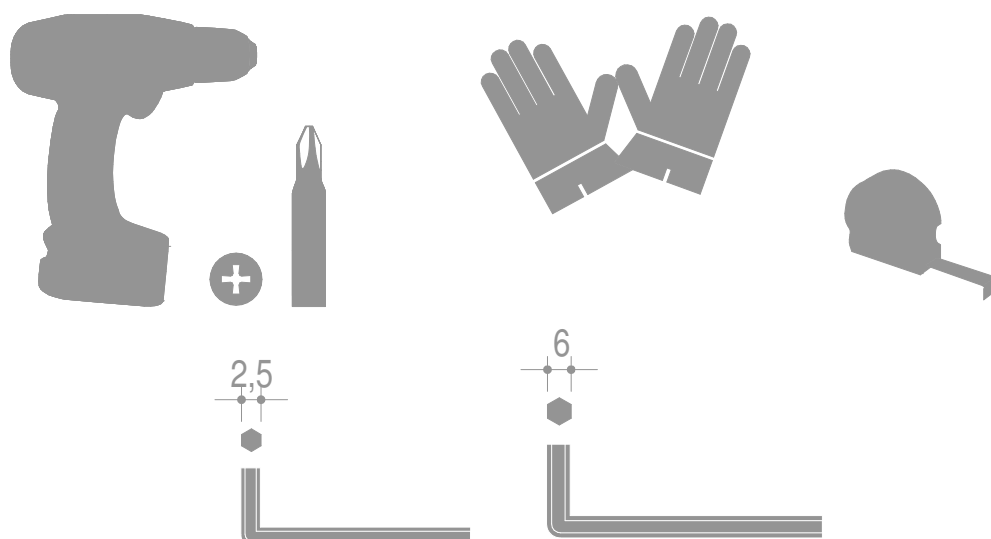

Ermetika[®]
INSIDE WALLS

**ISTRUZIONE MONTAGGIO - SETUP INSTRUCTION
INSTRUCTION MONTAGE- INSTRUCCIONES DE MONTAJE**

Easystop AB

CONTENUTO KIT | CONTENTS

Dotazione - Standard equipment - Equipement standard - Equipo standard

Attrezzatura - Tools - Outils - Herrajes

CONTENUTO KIT | CONTENTS

Panoramica - Overall view - Vue d'ensemble - General

INDICE - INDEX

Installazione dispositivo - setup device	3-4
Montaggio anta singola - setup single door	5
Montaggio anta doppia - setup double door	6

Subject to misprints, errors and technical modifications.
All dimensione are in mm

1.1

1.2

Subject to misprints, errors and technical modifications.
All dimensione are in mm

2.1

WOOD DOOR

GLASS DOOR

3.1