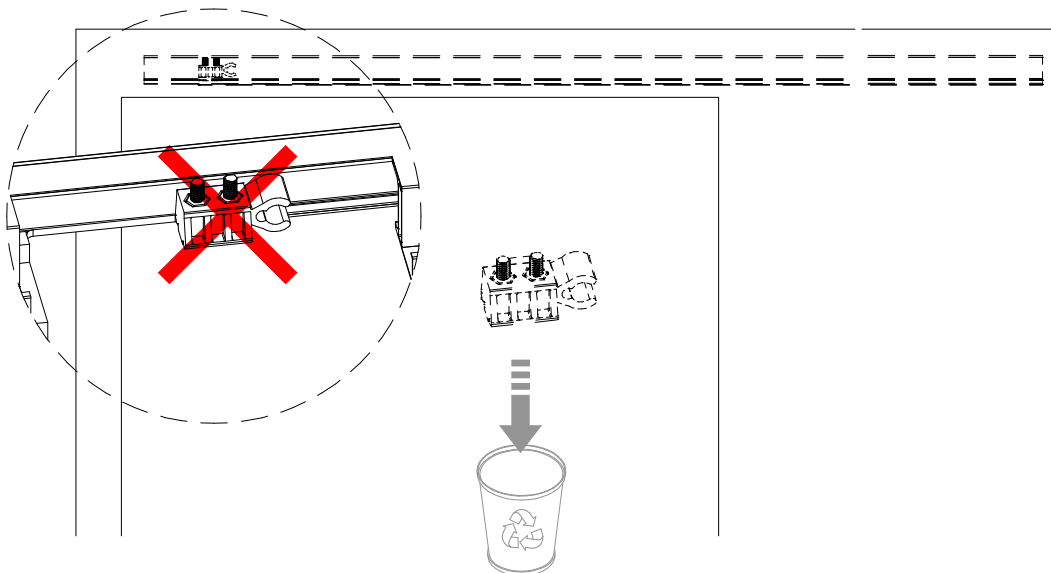

Ermetika[®]
INSIDE WALLS

**ISTRUZIONE MONTAGGIO - SETUP INSTRUCTION
INSTRUCTION MONTAGE- INSTRUCCIONES DE MONTAJE**

Easystop AB

CONTENUTO KIT | CONTENTS

Dotazione - Standard equipment - Equipement standard - Equipo standard

Attrezzatura - Tools - Outils - Herrajes

CONTENUTO KIT | CONTENTS

Panoramica - Overall view - Vue d'ensemble - General

INDICE - INDEX

Installazione dispositivo - setup device	3-4
Montaggio anta singola - setup single door	5
Montaggio anta doppia - setup double door	6

Subject to misprints, errors and technical modifications.
All dimensione are in mm

1.1

1.2

Subject to misprints, errors and technical modifications.
All dimensione are in mm

2.1

WOOD DOOR

GLASS DOOR

3.1