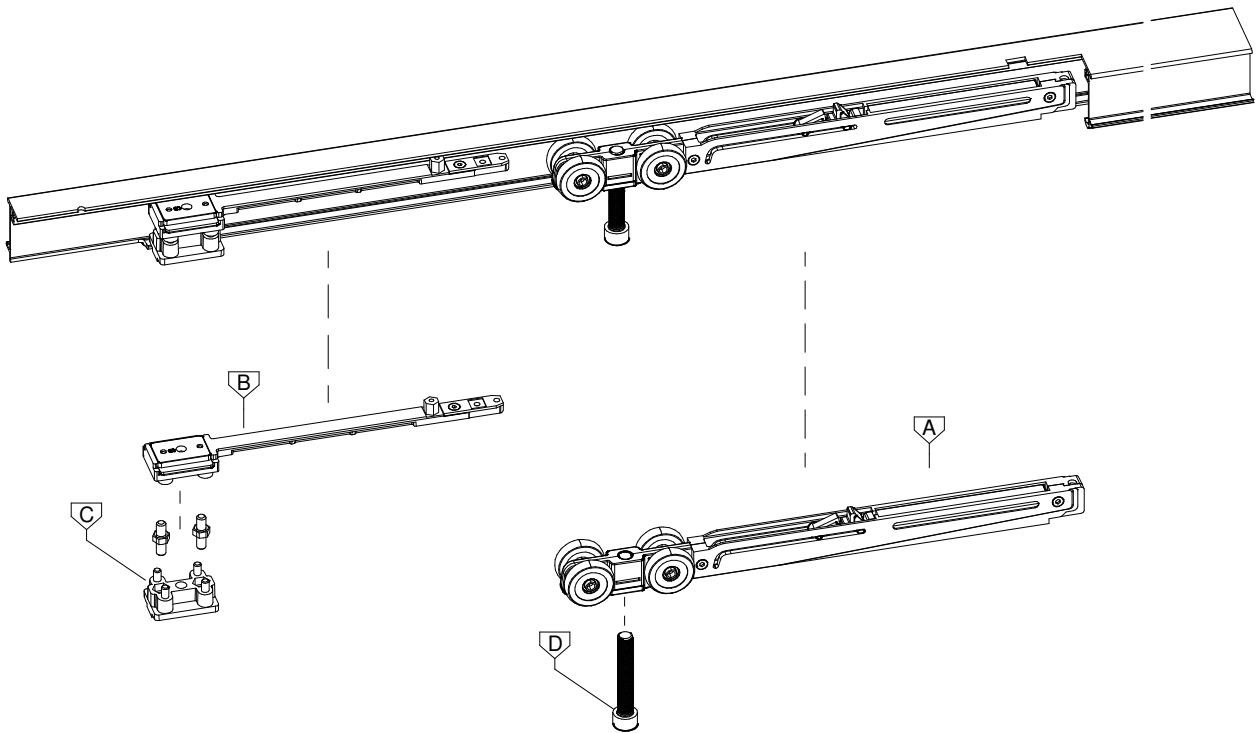

Ermetika[®]
INSIDE WALLS

**ISTRUZIONE MONTAGGIO - SETUP INSTRUCTION
INSTRUCTION MONTAGE- INSTRUCCIONES DE MONTAJE**

Easystop AB

CONTENUTO KIT | CONTENTS

Dotazione - Standard equipment - Equipement standard - Equipo standard

Attrezzatura - Tools - Outils - Herrajes

CONTENUTO KIT | CONTENTS

Panoramica - Overall view - Vue d'ensemble - General

INDICE - INDEX

Installazione dispositivo - setup device	3-4
Montaggio anta singola - setup single door	5
Montaggio anta doppia - setup double door	6

Subject to misprints, errors and technical modifications.
All dimensione are in mm

1.1

1.2

Subject to misprints, errors and technical modifications.
All dimensione are in mm

2.1

WOOD DOOR

GLASS DOOR

3.1