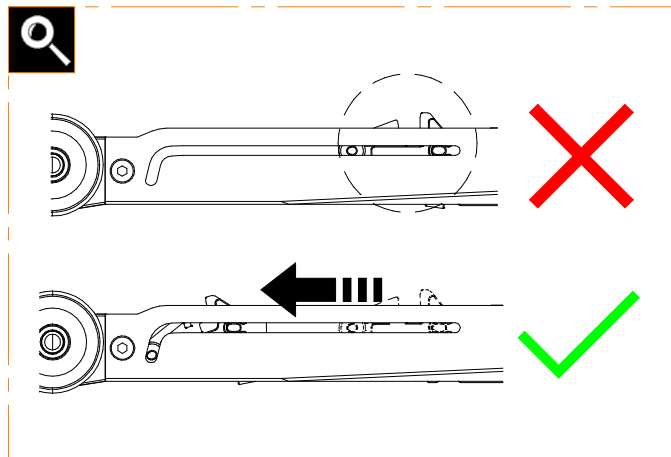

Attrezzatura - Tools - Outils - Herrajes

CONTENUTO KIT | CONTENTS

Panoramica - Overall view - Vue d'ensemble - General

INDICE - INDEX

Installazione dispositivo - setup device	3-4
Montaggio anta singola - setup single door	5
Montaggio anta doppia - setup double door	6

Subject to misprints, errors and technical modifications.
All dimensione are in mm

1.1

1.2

Subject to misprints, errors and technical modifications.
All dimensione are in mm

2.1

WOOD DOOR

GLASS DOOR

3.1