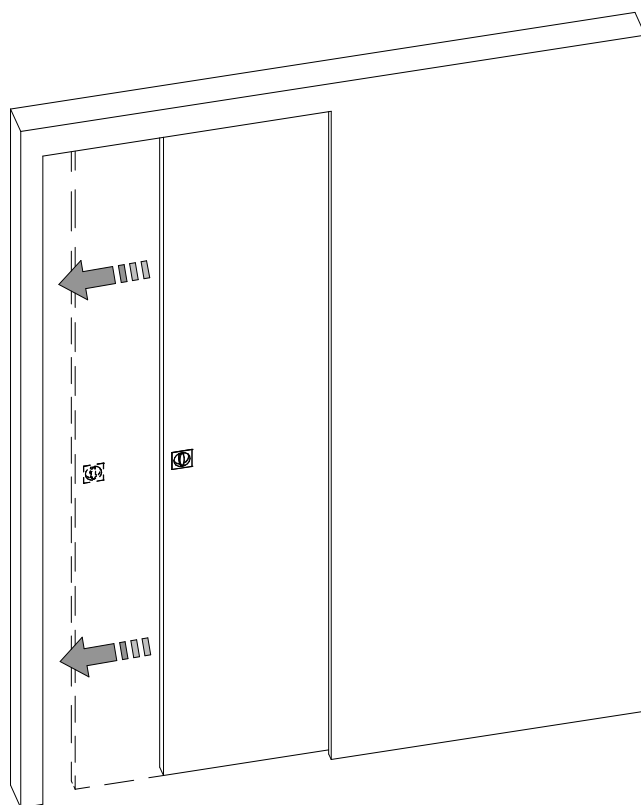

Ermetika[®]
INSIDE WALLS

**ISTRUZIONE MONTAGGIO - SETUP INSTRUCTION
INSTRUCTION MONTAGE- INSTRUCCIONES DE MONTAJE**

Easystop AB

CONTENUTO KIT | CONTENTS

Dotazione - Standard equipment - Equipement standard - Equipo standard

Attrezzatura - Tools - Outils - Herrajes

CONTENUTO KIT | CONTENTS

Panoramica - Overall view - Vue d'ensemble - General

INDICE - INDEX

Installazione dispositivo - setup device	3-4
Montaggio anta singola - setup single door	5
Montaggio anta doppia - setup double door	6

Subject to misprints, errors and technical modifications.
All dimensione are in mm

1.1

1.2

Subject to misprints, errors and technical modifications.
All dimensione are in mm

2.1

WOOD DOOR

GLASS DOOR

3.1